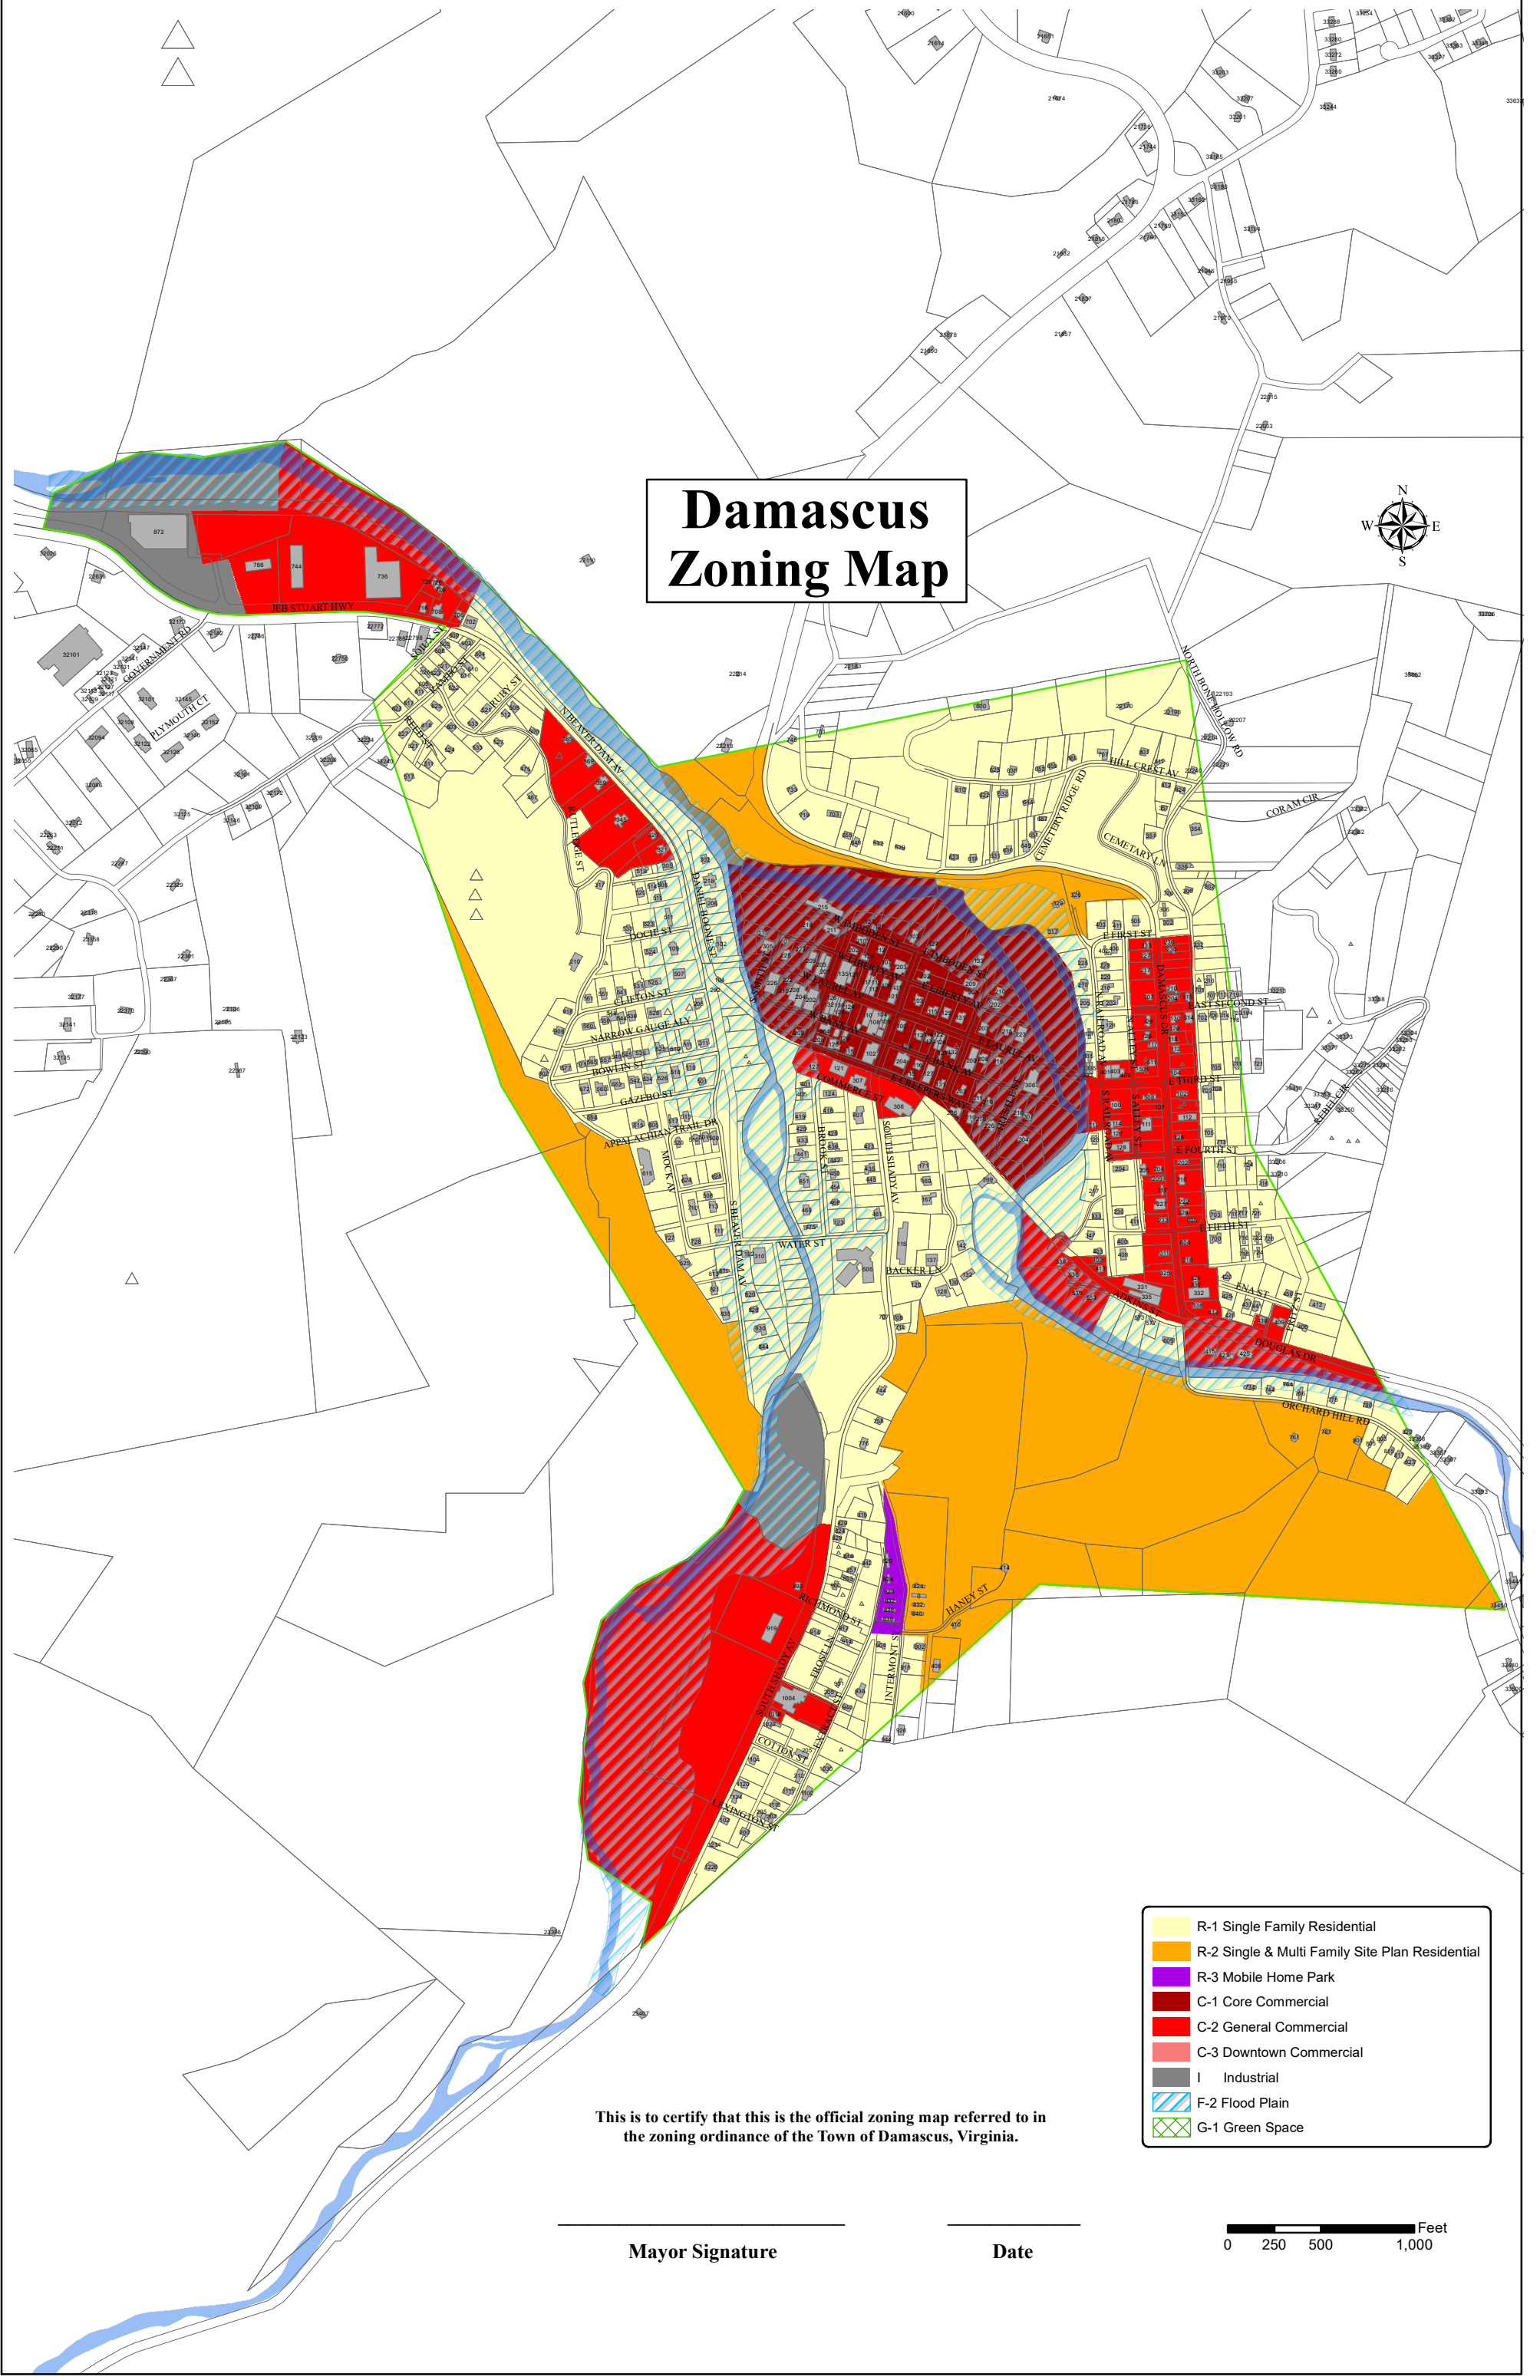

Damascus Zoning Map

- R-1 Single Family Residential
- R-2 Single & Multi Family Site Plan Residential
- R-3 Mobile Home Park
- C-1 Core Commercial
- C-2 General Commercial
- C-3 Downtown Commercial
- I Industrial
- F-2 Flood Plain
- G-1 Green Space

This is to certify that this is the official zoning map referred to in the zoning ordinance of the Town of Damascus, Virginia.

Mayor Signature

Date