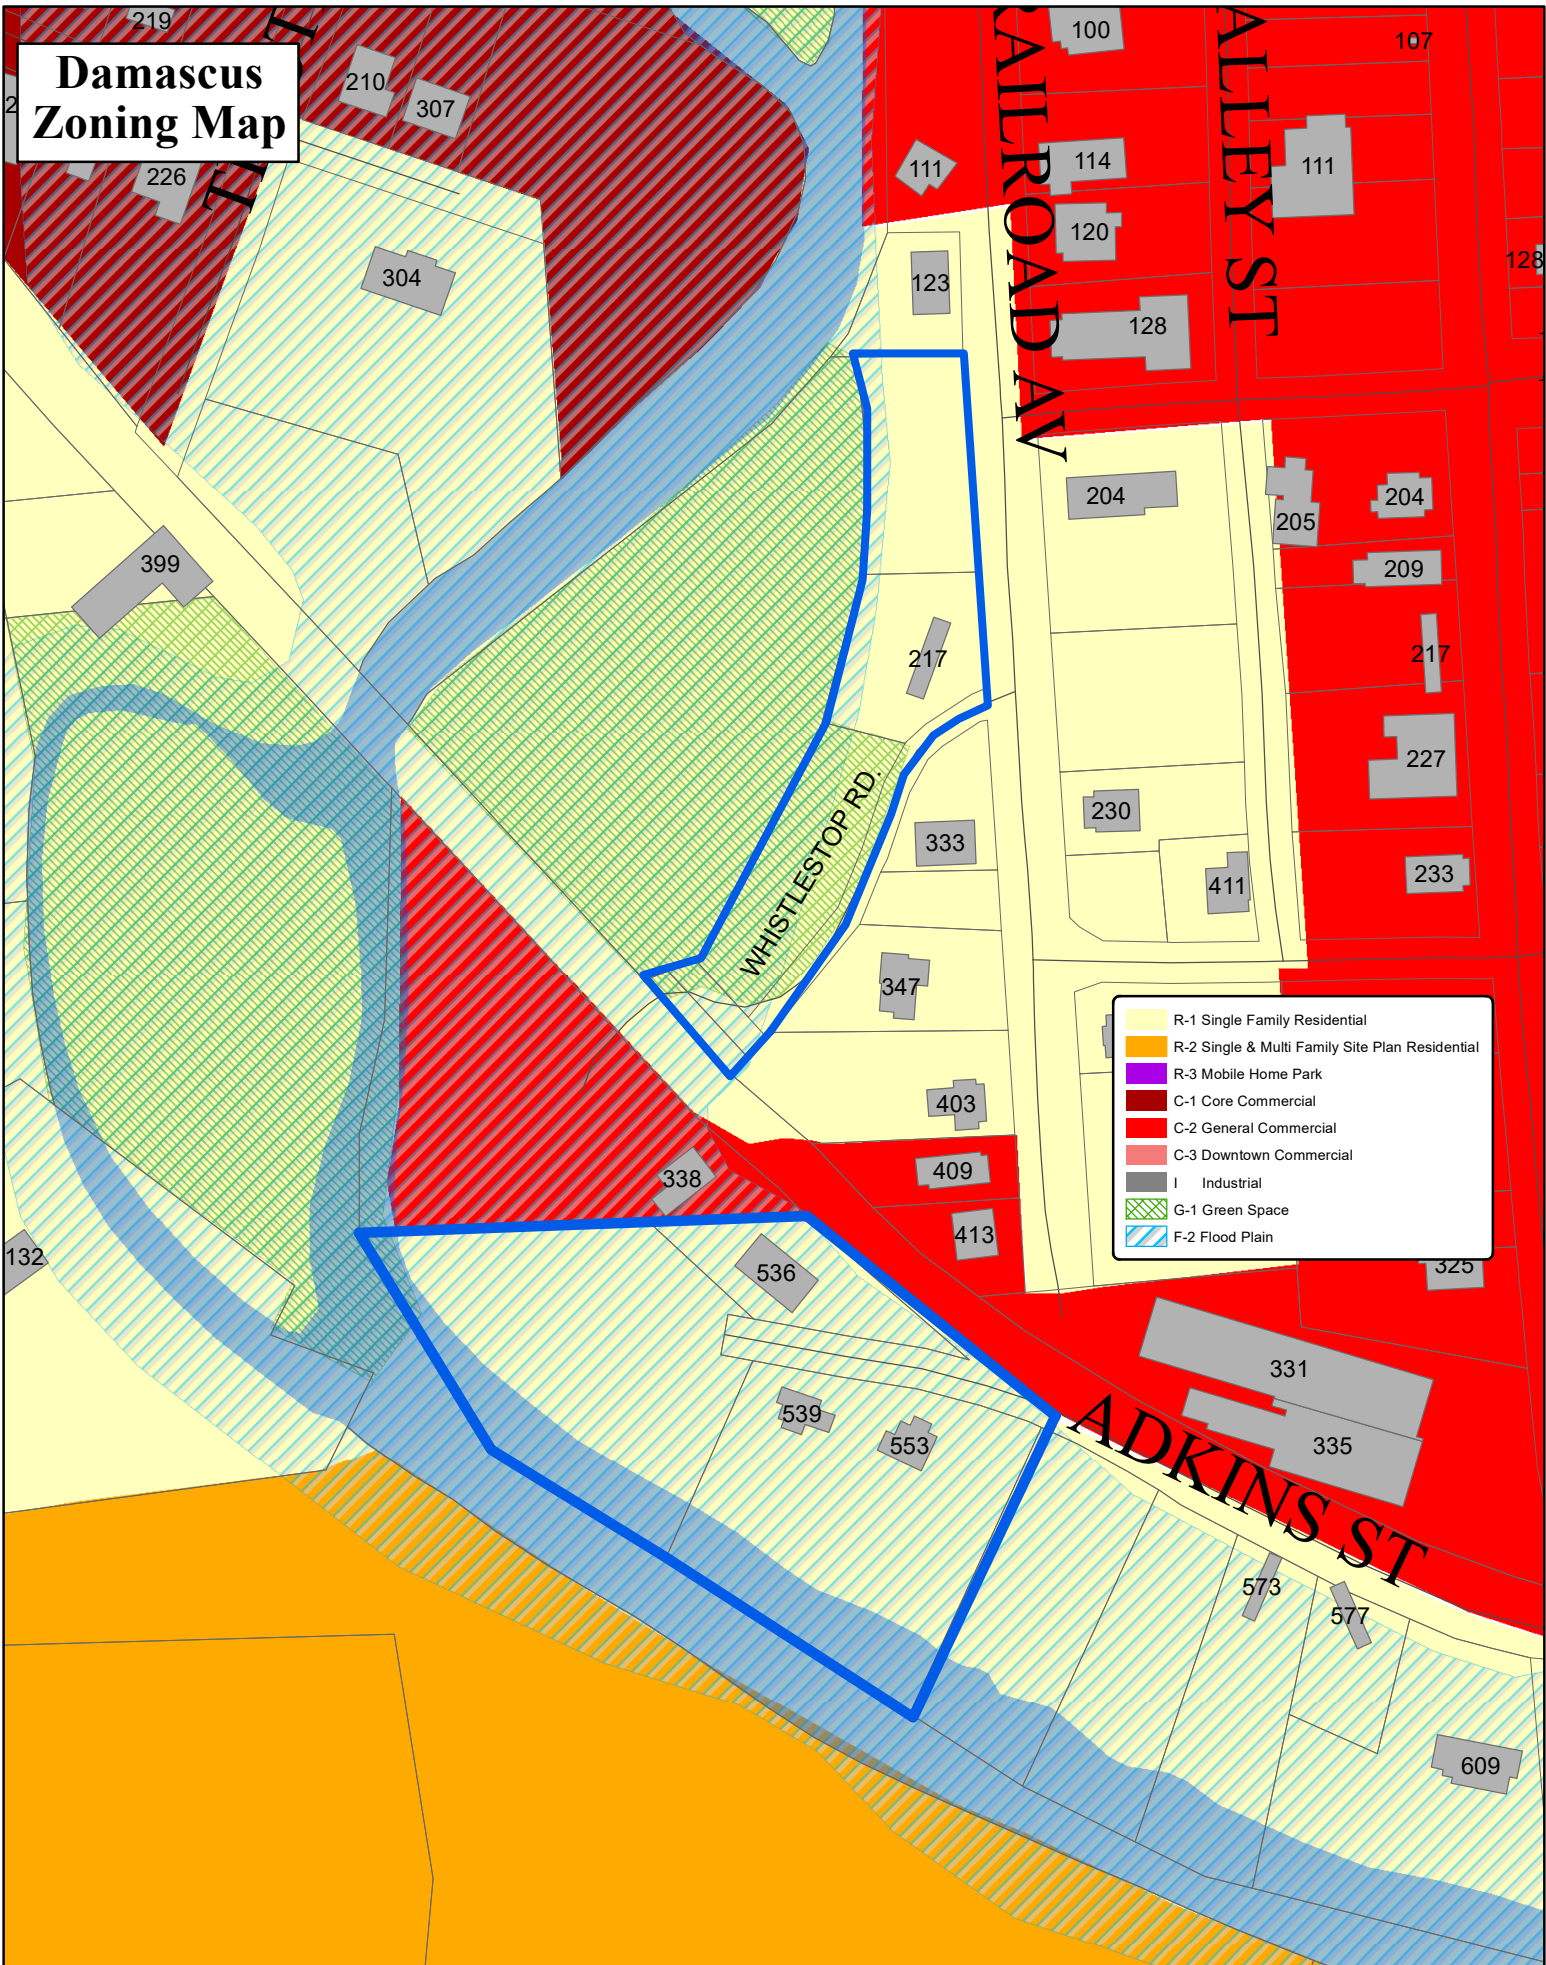

Damascus Zoning Map

- R-1 Single Family Residential
- R-2 Single & Multi Family Site Plan Residential
- R-3 Mobile Home Park
- C-1 Core Commercial
- C-2 General Commercial
- C-3 Downtown Commercial
- I Industrial
- G-1 Green Space
- F-2 Flood Plain

Proposed Rezoning