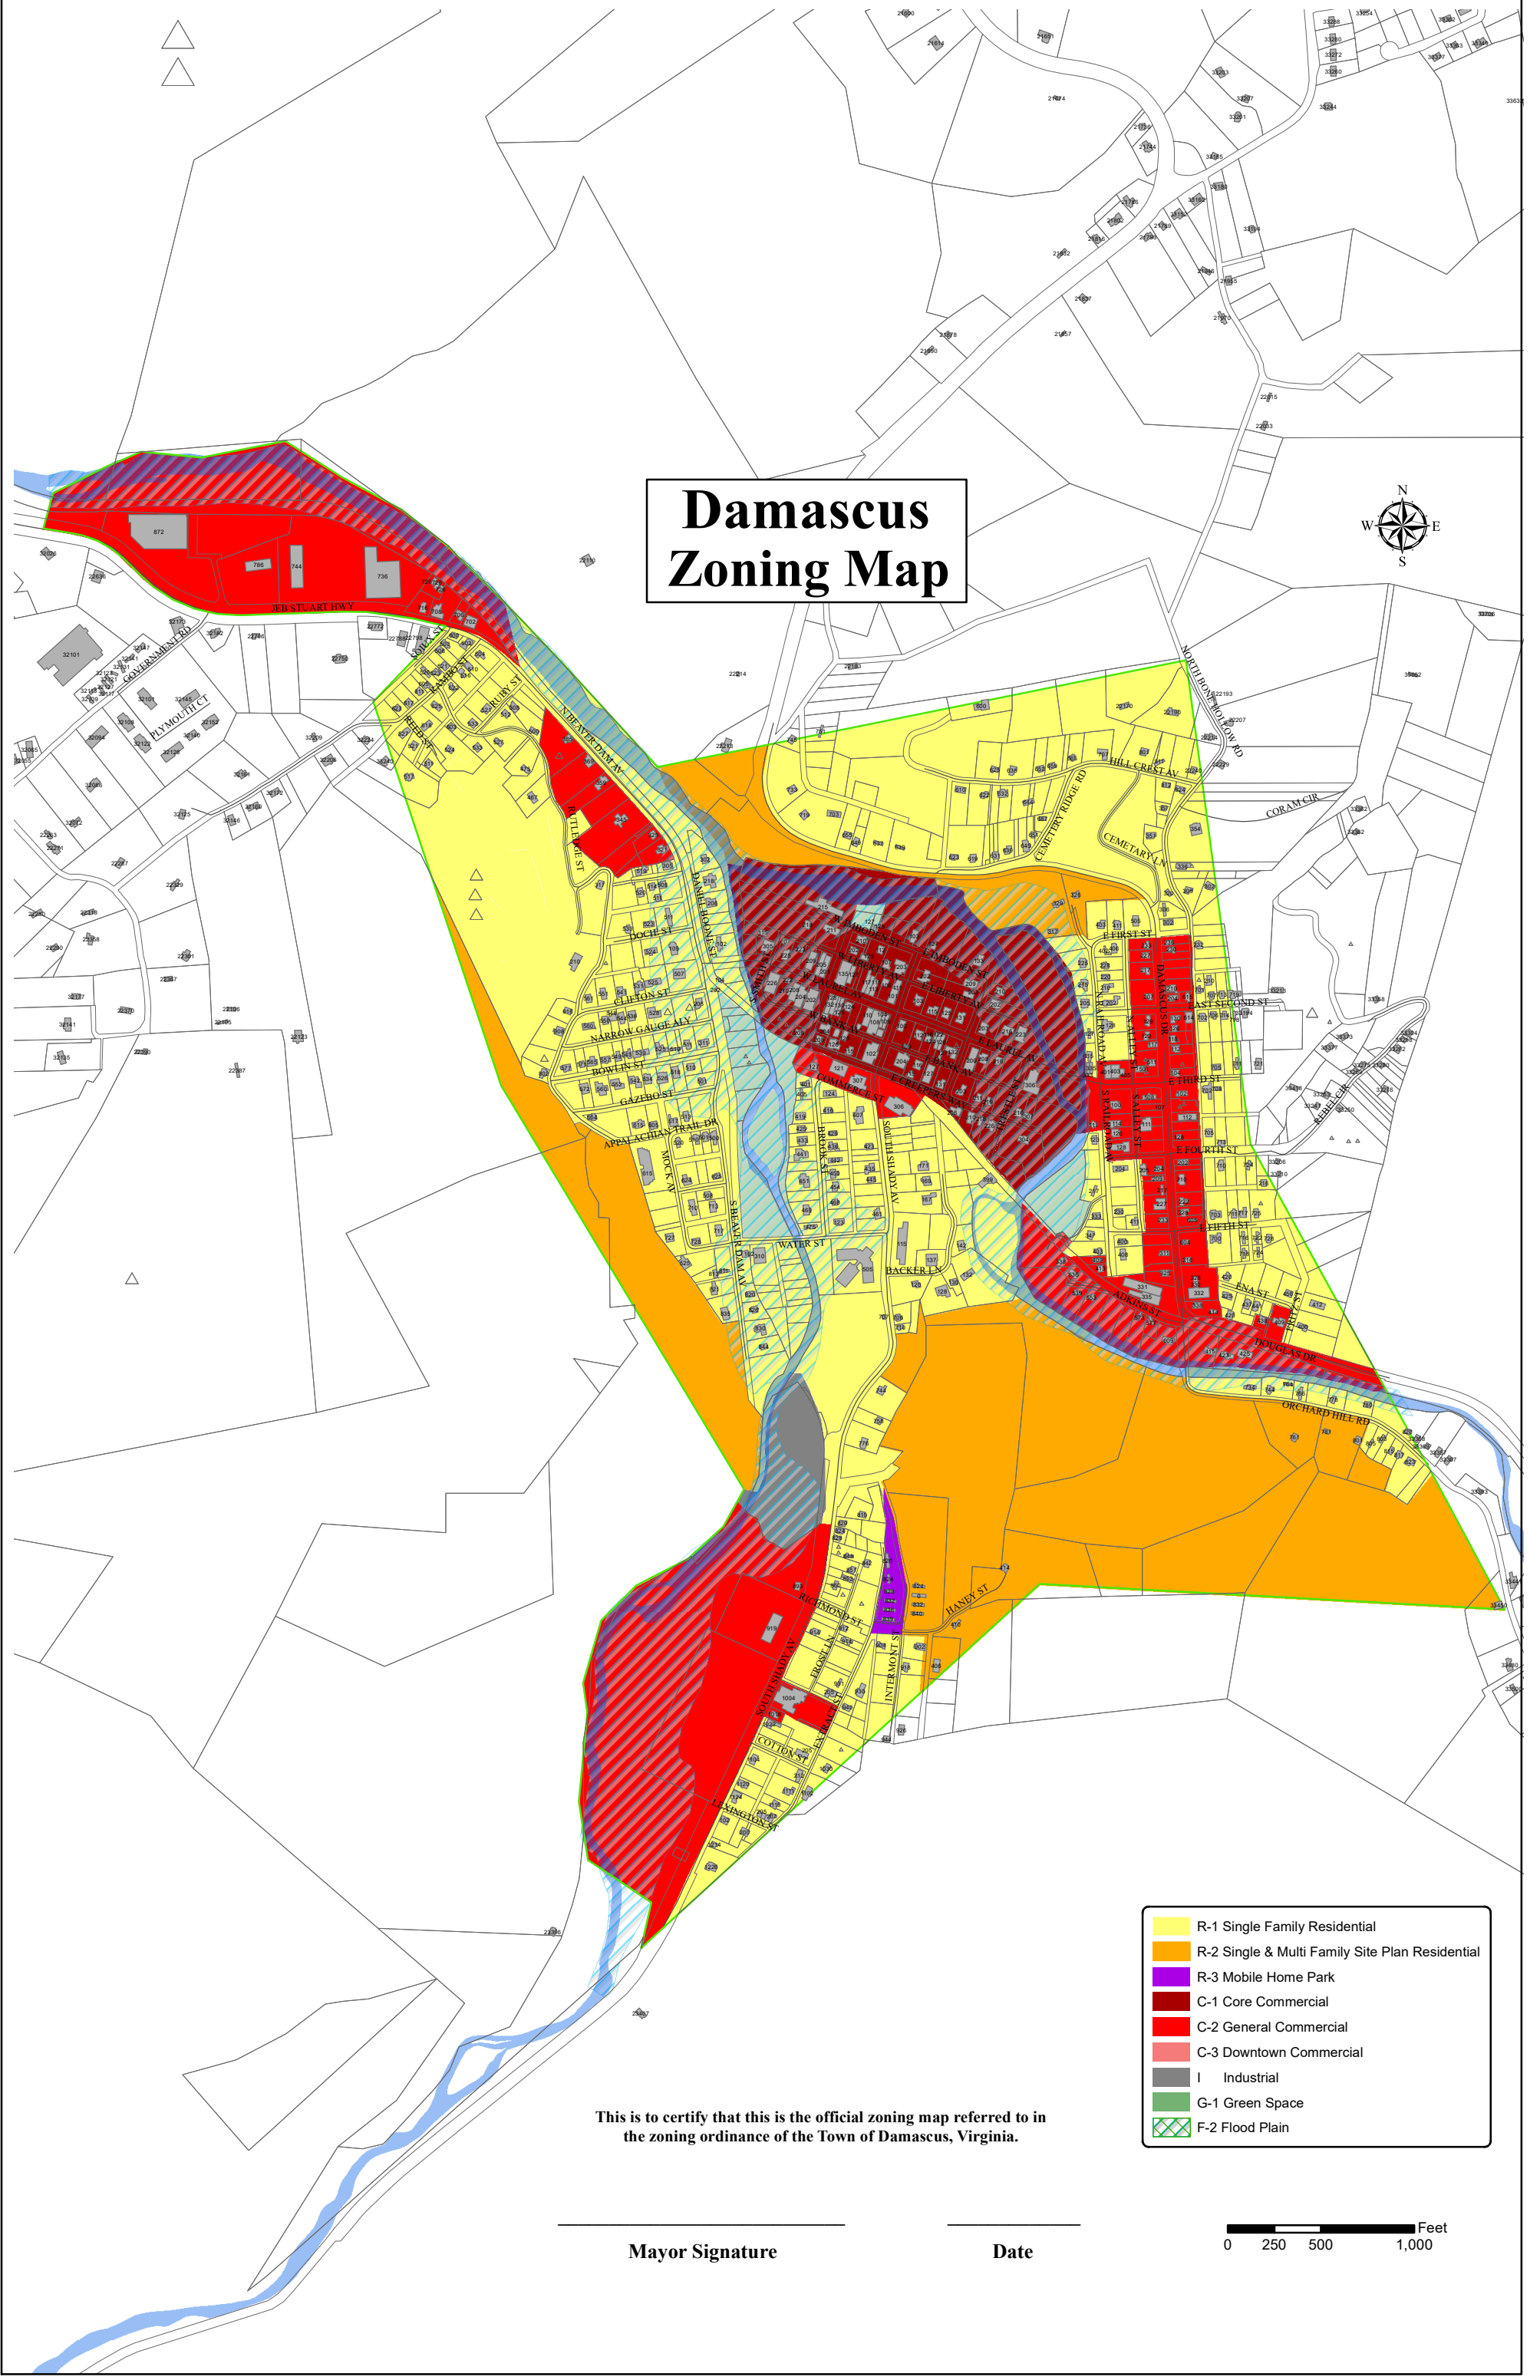

Damascus Zoning Map

- R-1 Single Family Residential
- R-2 Single & Multi Family Site Plan Residential
- R-3 Mobile Home Park
- C-1 Core Commercial
- C-2 General Commercial
- C-3 Downtown Commercial
- I Industrial
- G-1 Green Space
- F-2 Flood Plain

This is to certify that this is the official zoning map referred to in the zoning ordinance of the Town of Damascus, Virginia.

Mayor Signature

Date